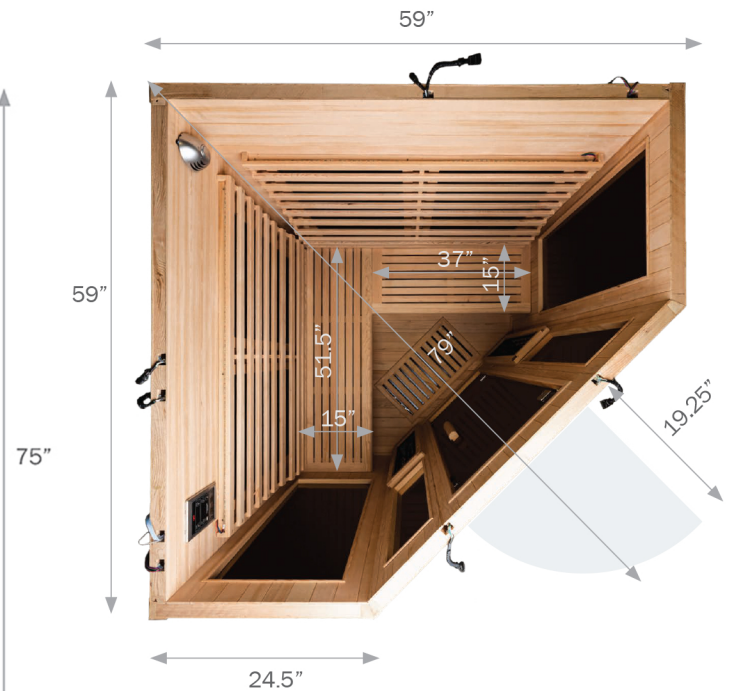

GHS *hybrid* SERIES | 3 Person Corner

goodhealthsaunas.com

FEATURES

- 10 GHS HybridHeat+ Heating Elements
- True Full Spectrum Low EMF Technology
- Upgraded Touch Display Control Panel
- Chromotherapy: healing with lights and colors
- Ergonomic Design Bench Seat
- Beautiful craftsmanship and solid wood construction
- 3rd Party EMF, V.O.C., Emissivity Testing

Available in: Certified Canadian Hemlock or Certified Red Cedar

PANELS

ELECTRICAL

Electrical: Dedicated 110V 20A circuit required
10' cord exits from back left of roof.

Outlet specifications: