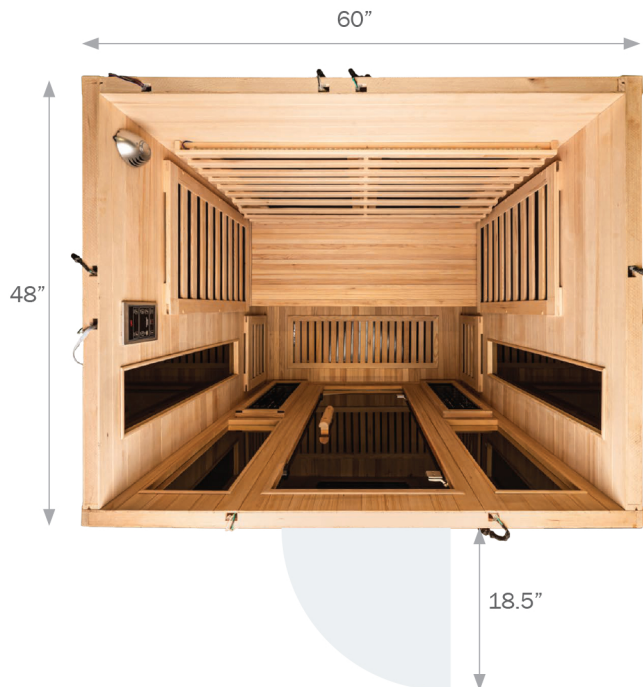

## FEATURES

- 10 GHS HybridHeat+ Heating Elements
- True Full Spectrum Low EMF Technology
- Upgraded Touch Display Control Panel
- Chromotherapy: healing with lights and colors
- Ergonomic Design Bench Seat
- Beautiful craftsmanship and solid wood construction
- 3rd Party EMF, V.O.C., Emissivity Testing